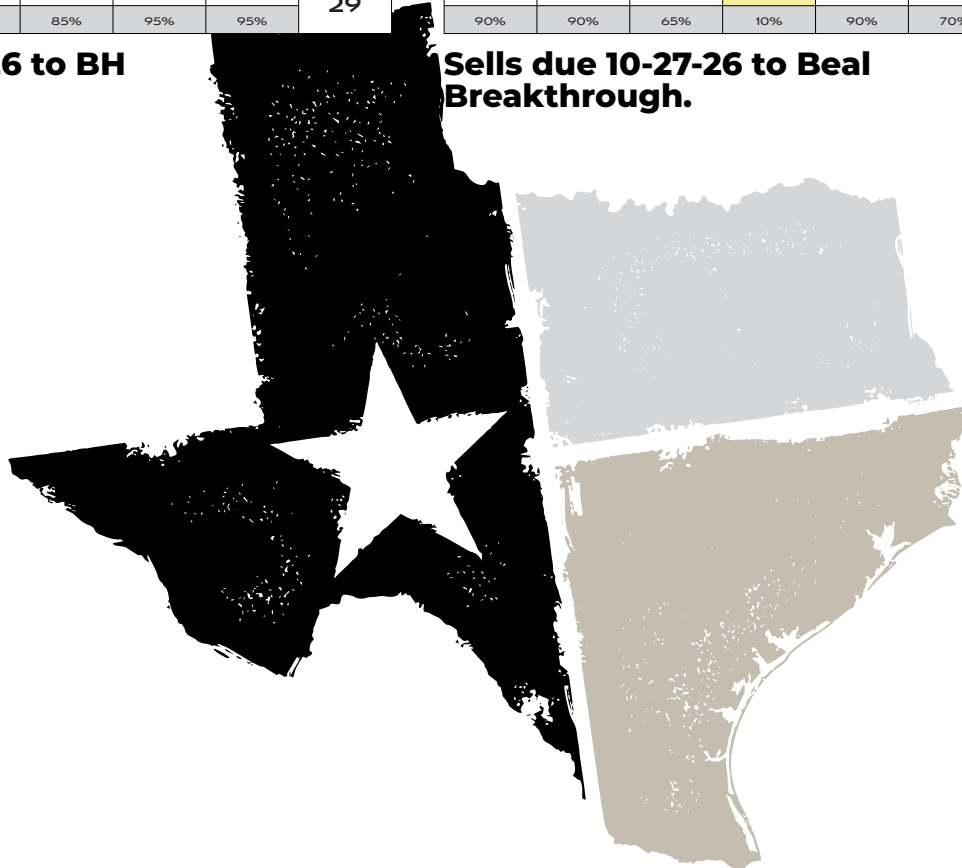

ANGUS

LESIKAR REBOUND X931

LESIKAR LENA E942

AAA 19183481 LESIKAR LENA W843 L A R FAULTLESS N167
SEDGWICKS LENA 0680

CED	BW	WW	YW	SC	HP	MILK
7	1.4	36	63	0.23	10.8	26
40%	50%	95%	95%	90%	60%	50%
CW	MARB	RE	$M	$B	$C	TEND
12	0.07	0.40	52	73	147	
95%	95%	75%	70%	95%	95%	83

Sells due 8-23-26 to FF Rito Hustler.

55

LESIKAR BLACKCAP F339

DOB 12/07/18 >> COW AAA 19402235 >> F339

O C C PAXTON 730P O C C FOCUS 813F
LESIKAR PAXTON A220 O C C BLACKBIRD 736K
AAA 17820962 LAR PRIDE N154 B/R NEW DESIGN 036
M A 6127 OF 9352 EXT

ANGUS

O C C PAXTON 730P

LESIKAR BLACKCAP C608

AAA 18514178 LESIKAR BLACKCAP Y824 JAUER 353 TRAVELER 589 27
A PLUS BLACKCAP 0037

CED	BW	WW	YW	SC	HP	MILK
14	-0.8	38	68	-0.40	7.0	33
3%	15%	95%	95%	95%	95%	15%
CW	MARB	RE	$M	$B	$C	TEND
15	0.21	0.58	45	84	154	29
95%	90%	50%	85%	95%	95%	

Sells due 9-16-26 to BH Paramount.

56

LESIKAR BLACKCAP E961

DOB 09/18/17 >> COW AAA 19183500 >> E961

SITZ TRAVELER 8180 G D A R TRAVELER 71
S A V FINAL ANSWER 0035 SITZ EVERELDA ENTENSE 1137
AAA 13592905 S A V EMULOUS 8145 BON VIEW BANDO 598
S A V SKY EMULOUS 2124

ANGUS

O C C MISSING LINK 830M

LESIKAR BLACKCAP Y902

AAA 17175138 G A R OBJECTIVE 1765 S S OBJECTIVE T510 0T26
G A R 1407 NEW DESIGN 2453

CED	BW	WW	YW	SC	HP	MILK
11	-0.7	49	82	0.31	11.1	32
15%	15%	85%	90%	85%	55%	15%
CW	MARB	RE	$M	$B	$C	TEND
27	0.25	0.50	84	107	223	10
90%	90%	65%	10%	90%	70%	

Sells due 10-27-26 to Beal Breakthrough.